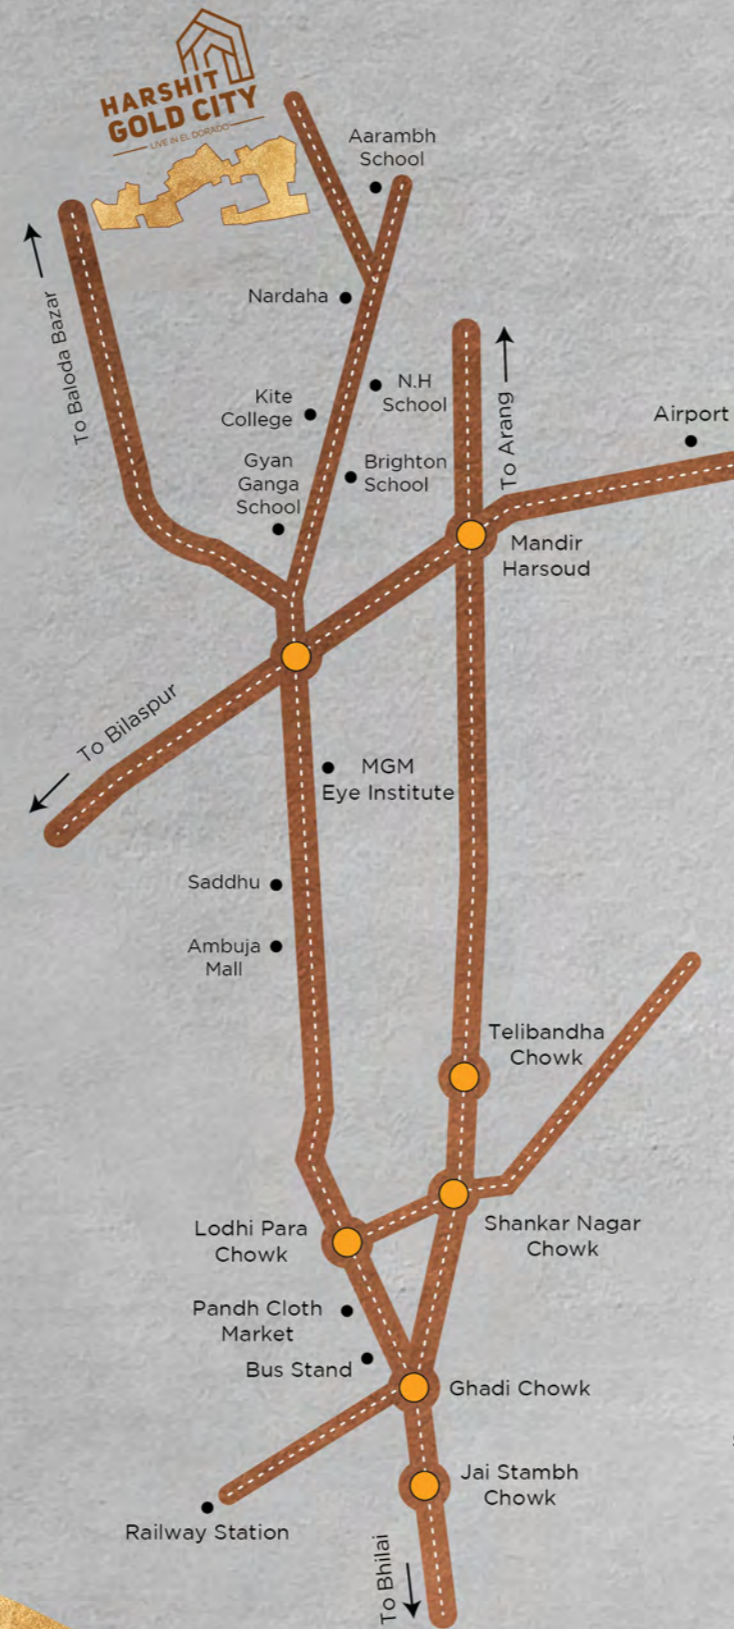

LOCATION PLAN

DISTANCE FROM MAJOR LANDMARK OF CITY

• IMPORTANT CENTERS

MATA KOUSALYA MANDIR	6.6KM
VIDHAN SABHA CHOWK	4.8KM
AMBUJA MALL	9.0KM
RAIPUR AIRPORT	21KM
RAIPUR RAILWAY STATION	15KM
RAMA HIGH STREET	7.0KM

• HEALTH CARE

MGM EYE INSTITUTE	7.0KM
HERITAGE HOSPITAL	8.0KM

• EDUCATION

N.H. GOEL WORLD SCHOOL	2.3KM
KIET COLLEGE	2.5KM
BRIGHTON INTERNATIONAL SCHOOL	3.5KM
AARAMBH SCHOOL	1.0KM
GYAN GANGA SCHOOL	3.8KM
DELHI PUBLIC SCHOOL	4.6KM
COLUMBIA COLLEGE	8.0KM

SCAN TO LOCATE US

SOMETIMES YOUR DESTINY CHOOSES YOU
TO BE AT A GOLDEN PLACE AND CALL IT YOUR HOME.

STAY AT THE HEART OF THE CITY WHILE EXPERIENCING

CONVENIENCE AND CONNECTIVITY