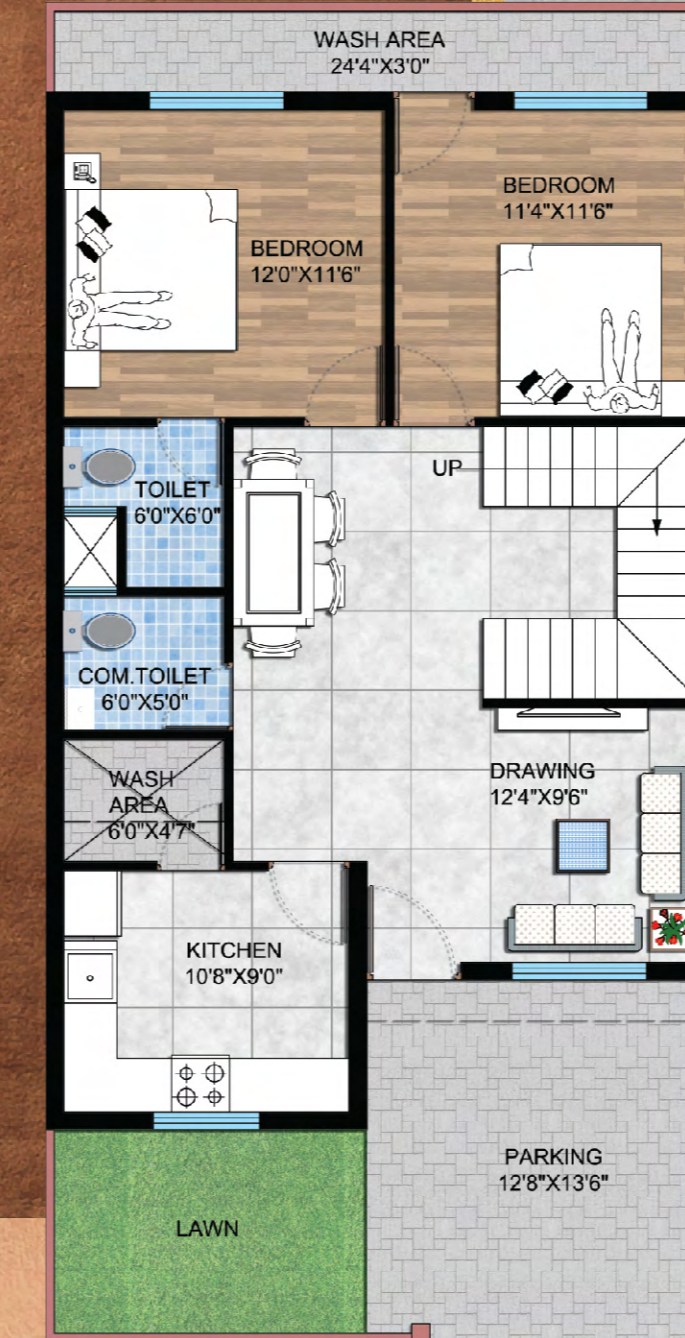

MASTER PLAN

East Face Villas

GROUND FLOOR PLAN
PLOT AREA: 25'X50' - 1250 SQFT
SELABLE AREA: 1000 SQFT.