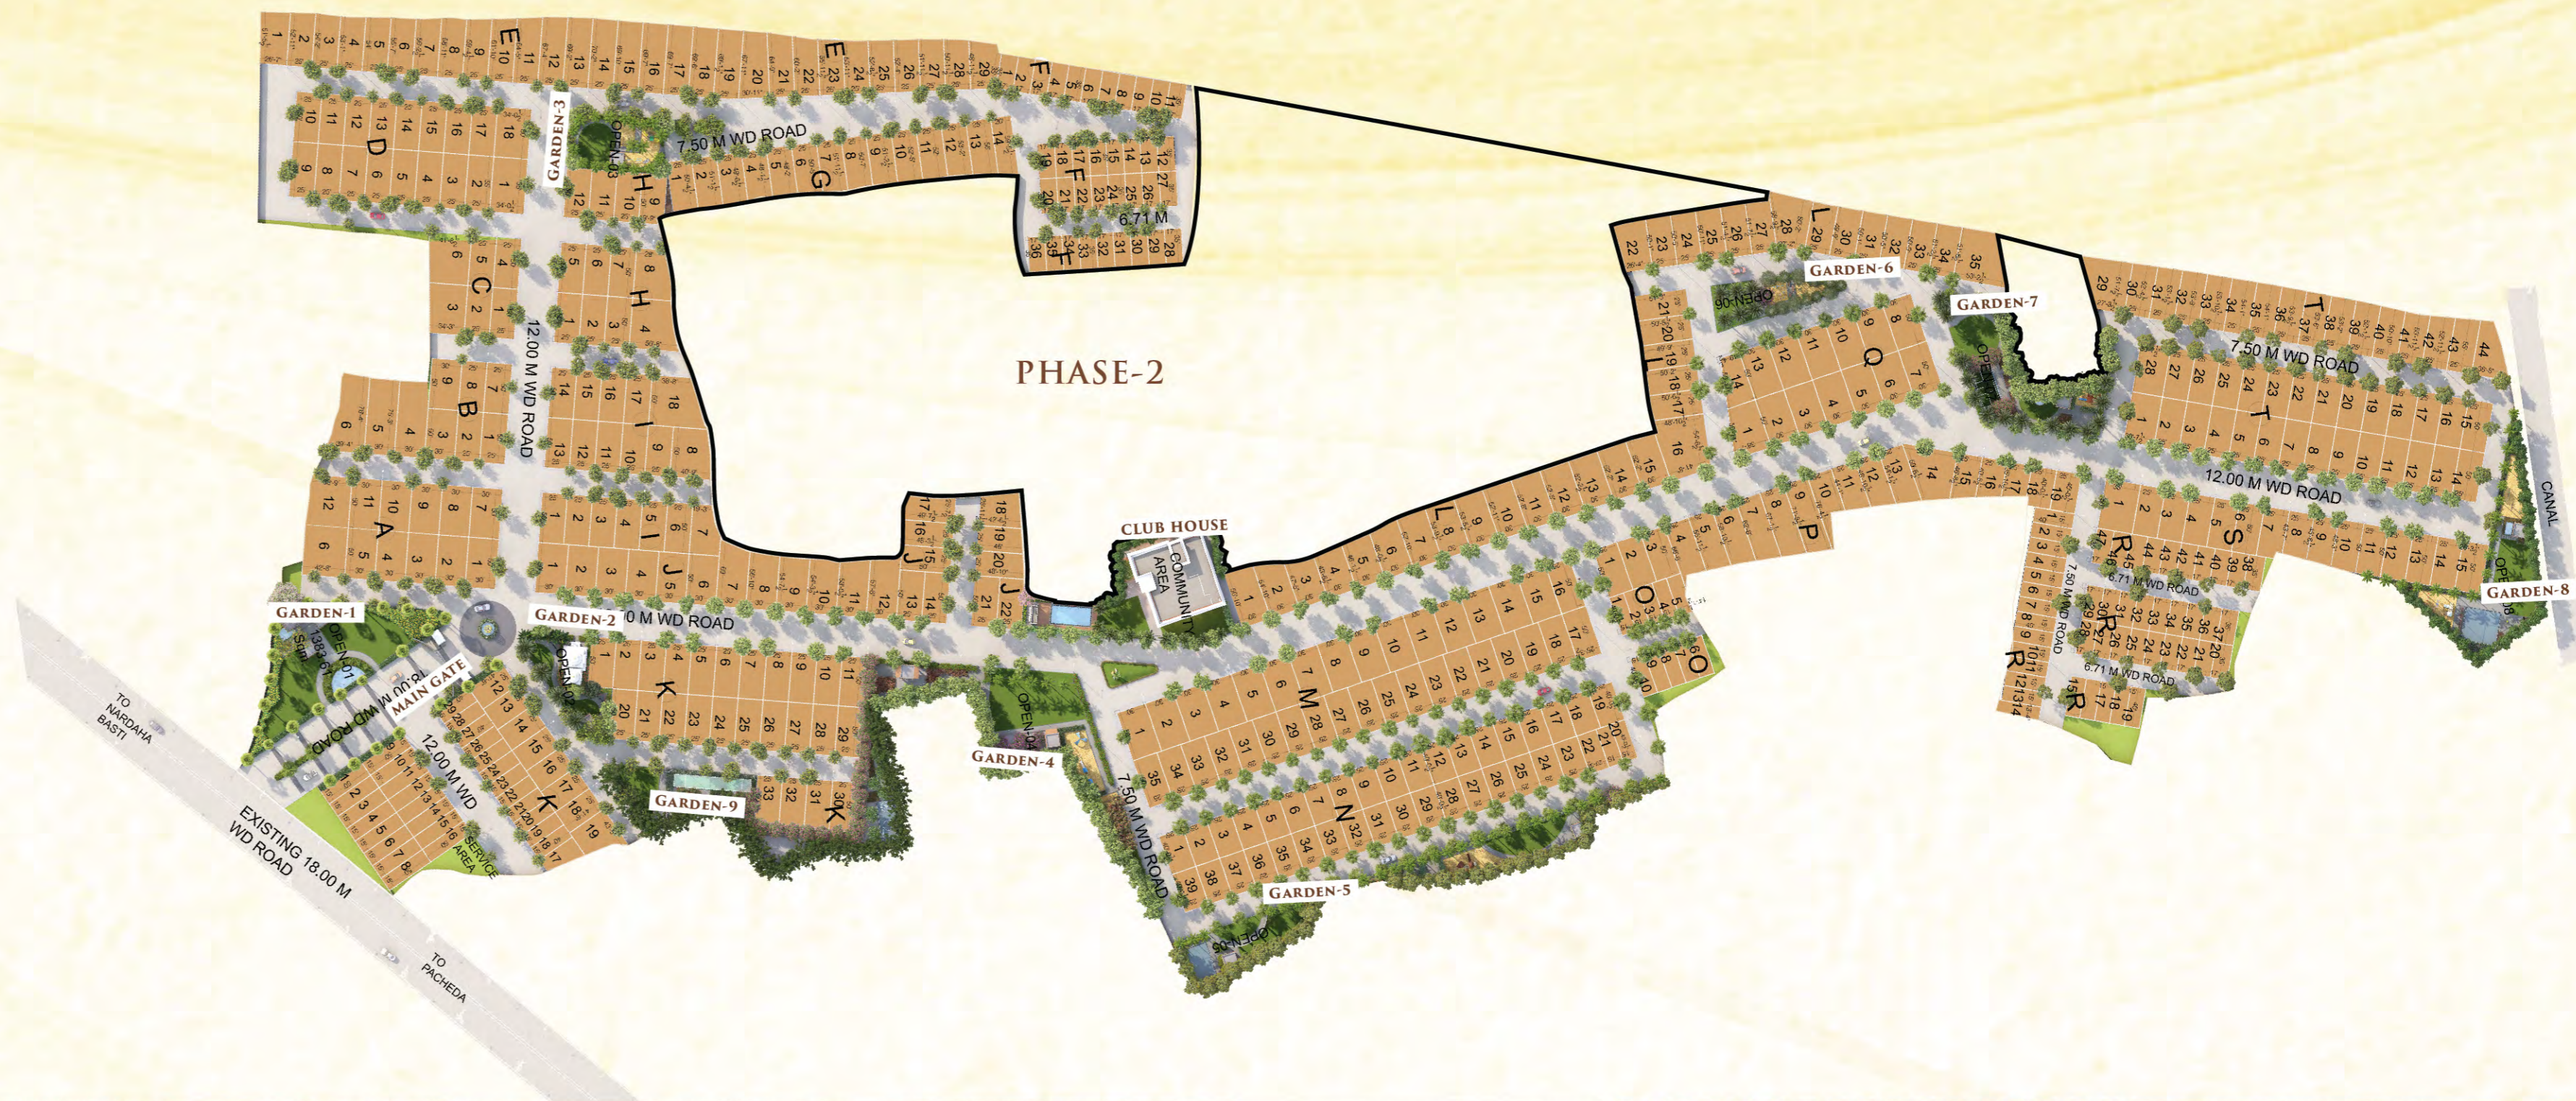

Artist Impression

**HARSHIT
GOLD CITY**
— LIVE IN EL DORADO —

Artist Impression

COME HOME TO THE GRANDEUR OF THE
MAGNIFICENTLY DESIGNED **GRAND ENTRANCE..**

GARDEN -7

- KIDS PLAY AREA
- BIG LAWN
- WATER BODY AND FOUNTAIN
- BENCH SIT OUT
- LAWN TENNIS COURT

GARDEN -8

- BIG LAWN
- KIDS PLAY AREA
- OPEN GYM
- BIG LAWN
- GAZEBO - 1 NOS. (COVERD SIT OUT)
- BENCH SIT OUT

GARDEN -9

- KIDS PLAY AREA
- OPEN GYM
- BIG LAWN
- GAZEBO - 1 NOS. (COVERD SIT OUT)
- HALF BASKET BALL COURT
- WATER BODY AND FOUNTAIN
- BENCH SIT OUT