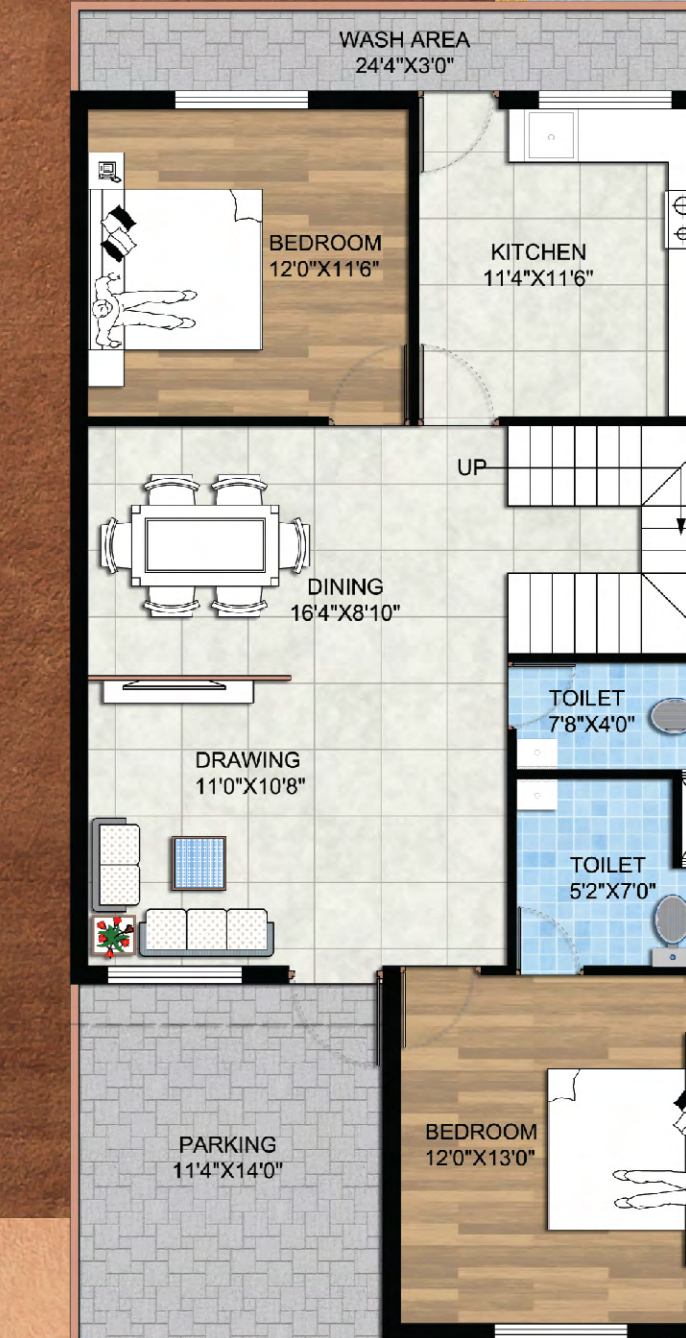

West Face Villas

GROUND FLOOR PLAN
PLOT AREA: 25'X50' - 1250 SQFT
SELABLE AREA: 1102 SQFT.